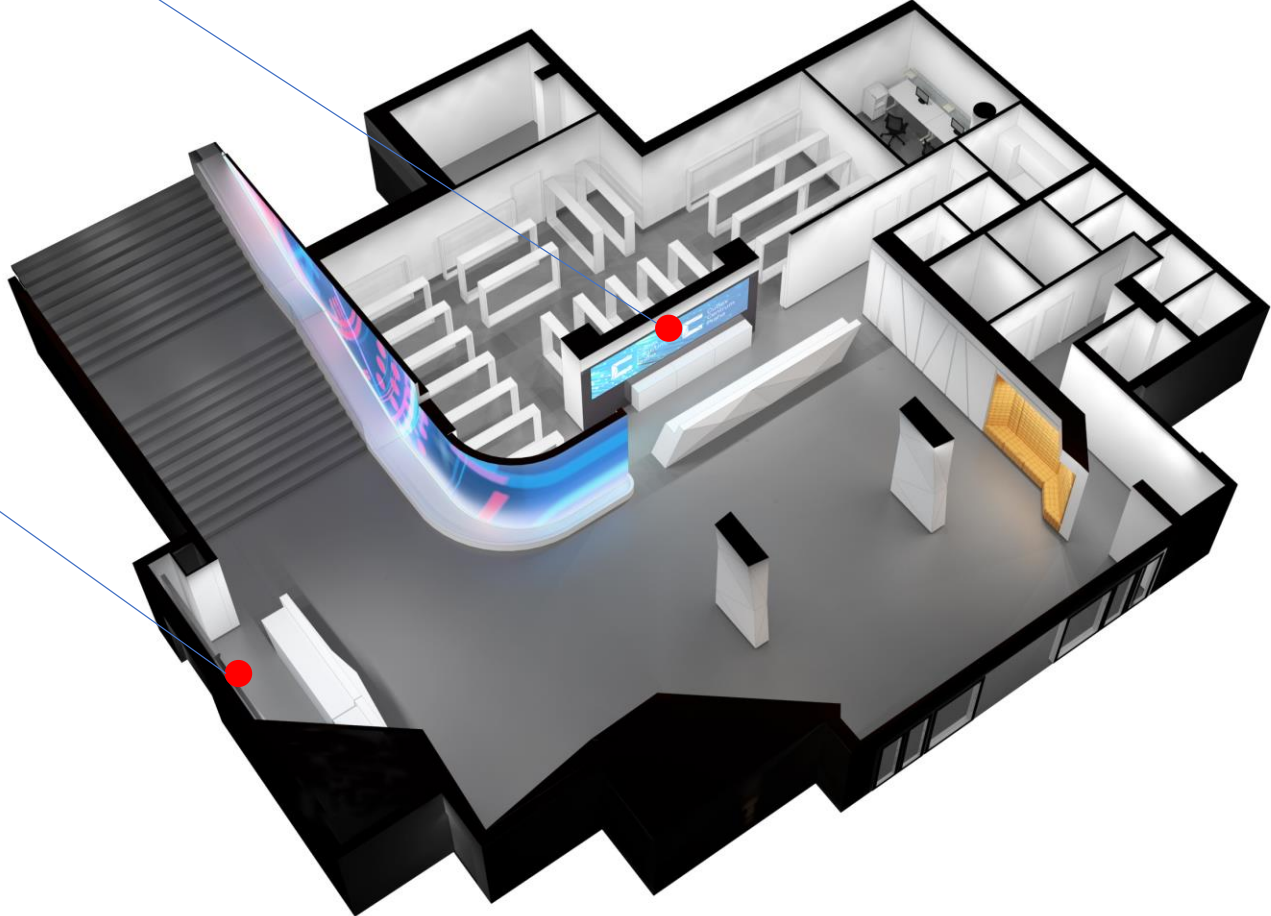

- ❖ **Resolution:** Full HD 1920:1080 in every LCD
- ❖ **Level of compression:** at lowest 12 in Photoshop CS3 / or the non-compression format .png
- ❖ **Recommended color depth:** 24 bit

LCD videowall 4x2LCD 55" on the wall holder.
Content resolution: 3840:1080
horizontal (jpg, video)

LCD 84" on the wall holder.
Content 16:9 horizontal
(jpg, video)
Resolution: 1920:1080

LCD 47" built in the totem
– in front of the building.
Content 16:9 horizontal
(jpg, video)
Resolution: 1920:1080