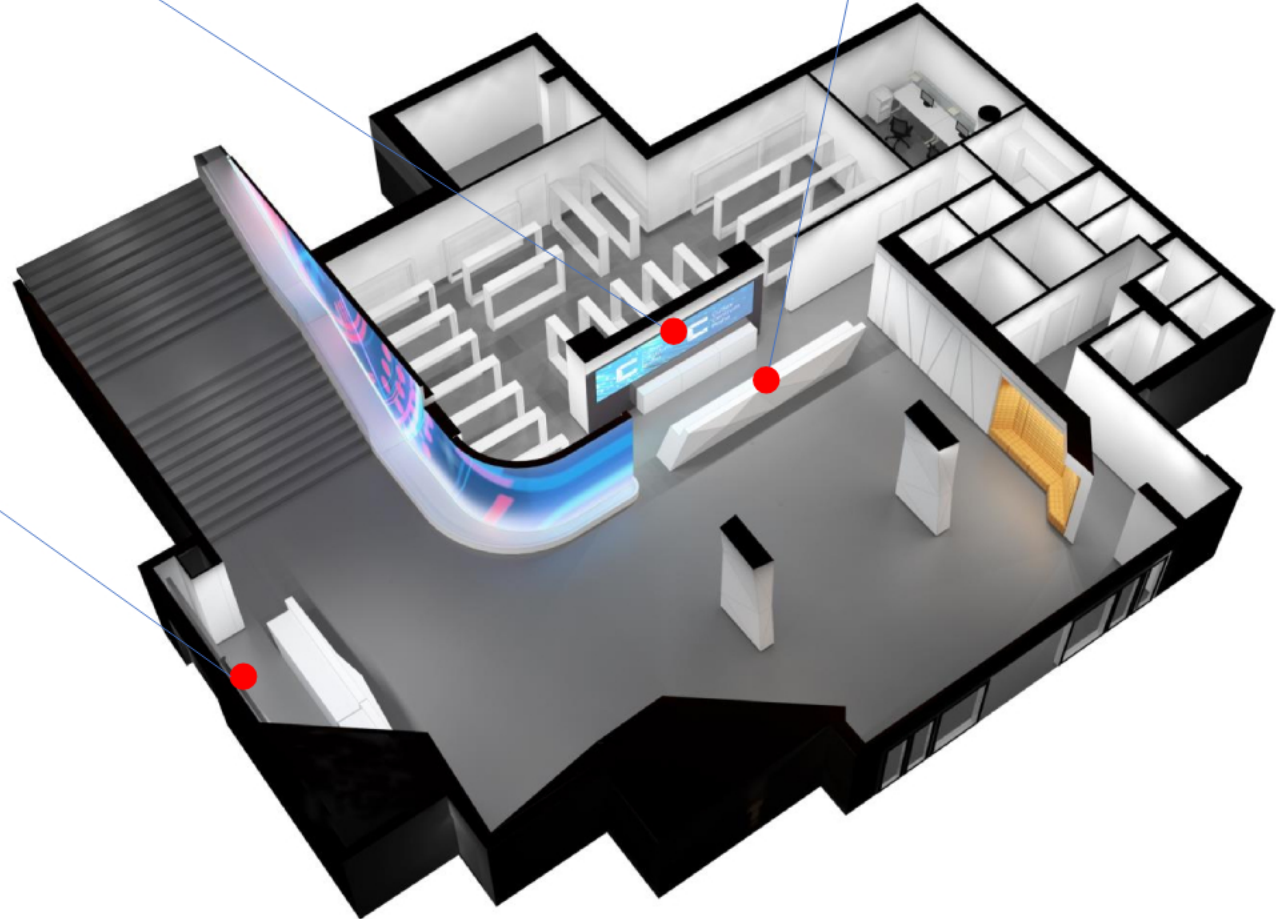

LCD 32" on the wall holder. Content 16:9 vertical (jpg., video)

LCD 32" on the wall holder. Content 16:9 vertical (jpg., video)

2x LCD 32" on the wall holder. Content 16:9 vertical (jpg., video)

LCD 32" on the wall holder. Content 16:9 vertical (jpg., video)

LCD 48" on the wall holder. Content 16:9 vertical (jpg., video)

LCD 48" on the wall holder. Content 16:9 vertical (jpg., video)

LCD 48" on the wall holder. Content 16:9 vertical (jpg., video)

LCD 48" on the wall holder. Content 16:9 vertical (jpg., video)

Big registration
LCD videowall 4xLCD 55" on the wall holder.
Content resolution: 3840:1080 horizontal (jpg, video)

LCD above registration desk
LCD panel 8xLCD 29" on the wall holder.
Content resolution: 20480:1080 horizontal (jpg)

Small registration
LCD 84" on the wall holder.
Content 16:9 horizontal (jpg, video)
Resolution: 1920:1080

LCD 47" built-in totem
- in front of the building.
Content 16:9 horizontal (jpg, video)
Resolution: 1920:1080