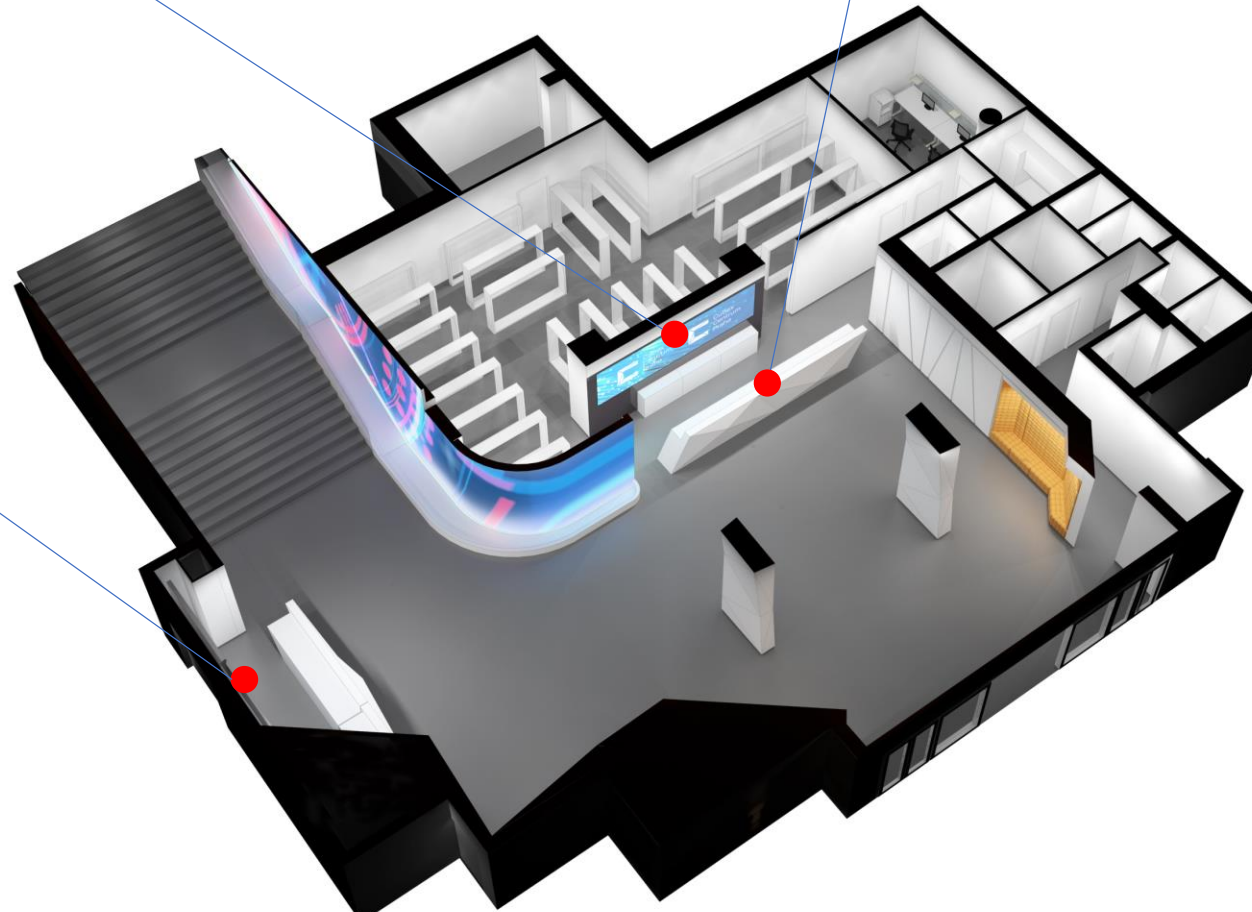

- ❖ **Resolution:** Full HD 1920:1080 in every LCD
- ❖ **Level of compression:** at lowest 12 in Photoshop CS3 / or the non-compression format .png
- ❖ **Recommended color depth:** 24 bit

Big registration

LCD videowall 4x2LCD 55" on the wall holder.
Content resolution: 3840:1080 horizontal (jpg, video)

LCD above registration desk

LCD panel 8xLCD 29" on the wall holder.
Content resolution: 10240:540 horizontal (jpg)

Small registration

LCD 84" on the wall holder.
Content 16:9 horizontal (jpg, video)
Resolution: 1920:1080

LCD 47" built-in totem
- in front of the building.
Content 16:9 horizontal (jpg, video)
Resolution: 1920:1080