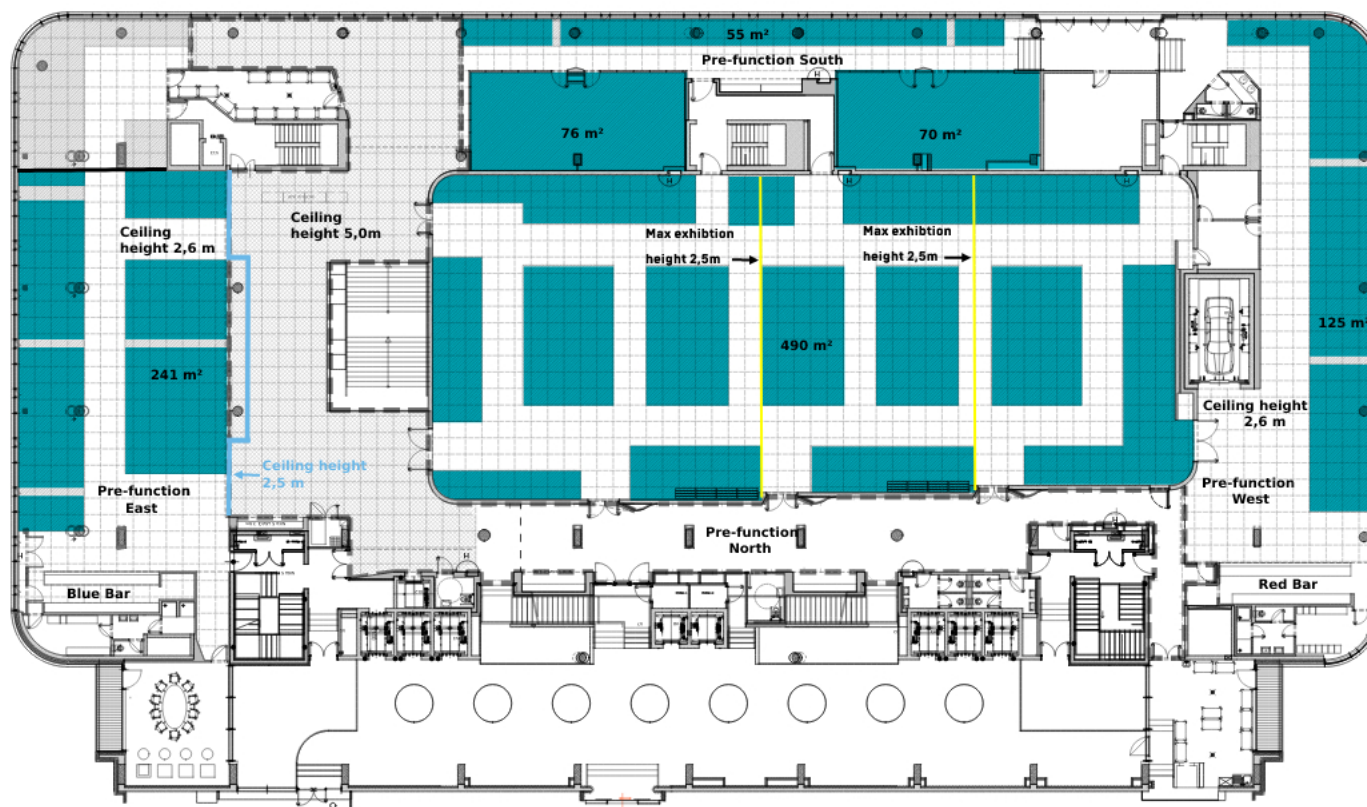

	Exhibition
Setup	
	----
Pax	
	1200 m
Area	
	2,6 / (5,0) m
Ceiling height	
	----
Exhibition	

Equipment

								
Data projectors*	Audio-system	Microphone	Stage 60 cm high	Rigging Points	LCD displays for Digital Signage	Wi-Fi	Electricity access points	Room lighting
4x	✓	✓	✓	70	✓	40 Mb/s (up to 10 Gb/s)	75 (Electro-data)	