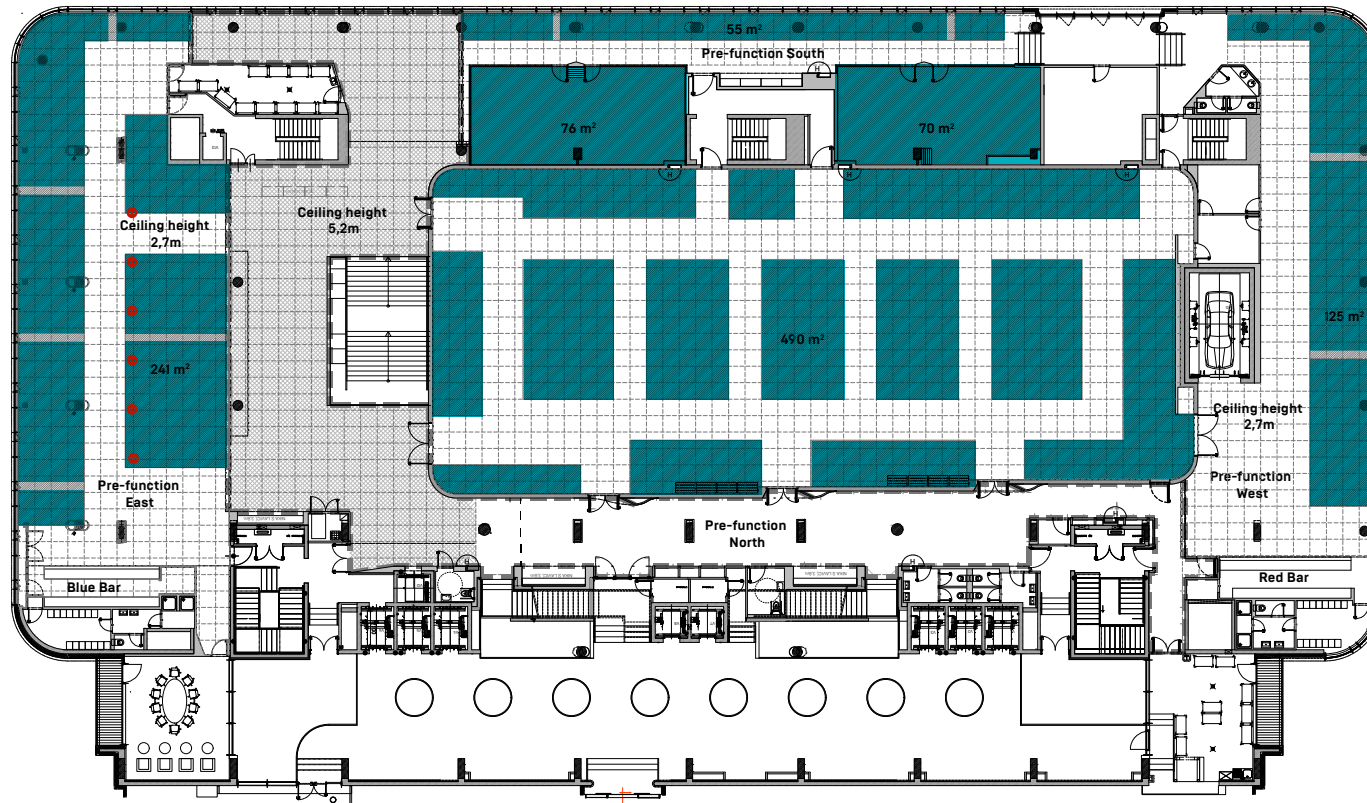

	Exhibition
Setup	

Pax	
	1200 m²
Area	
	5,2 m
Ceiling height	

Exhibition	
	6x 16A
Electricity access points in the ceiling	

Equipment

Data projectors*	Audio-system	Microphone	Stage 60 cm high	Rigging Points	LCD displays for Digital Signage	Wi-Fi	Electricity access points	Room lighting
4x	✓	✓	✓	70	✓	40 Mb/s (up to 10 Gb/s)	75 (Electro-data)	