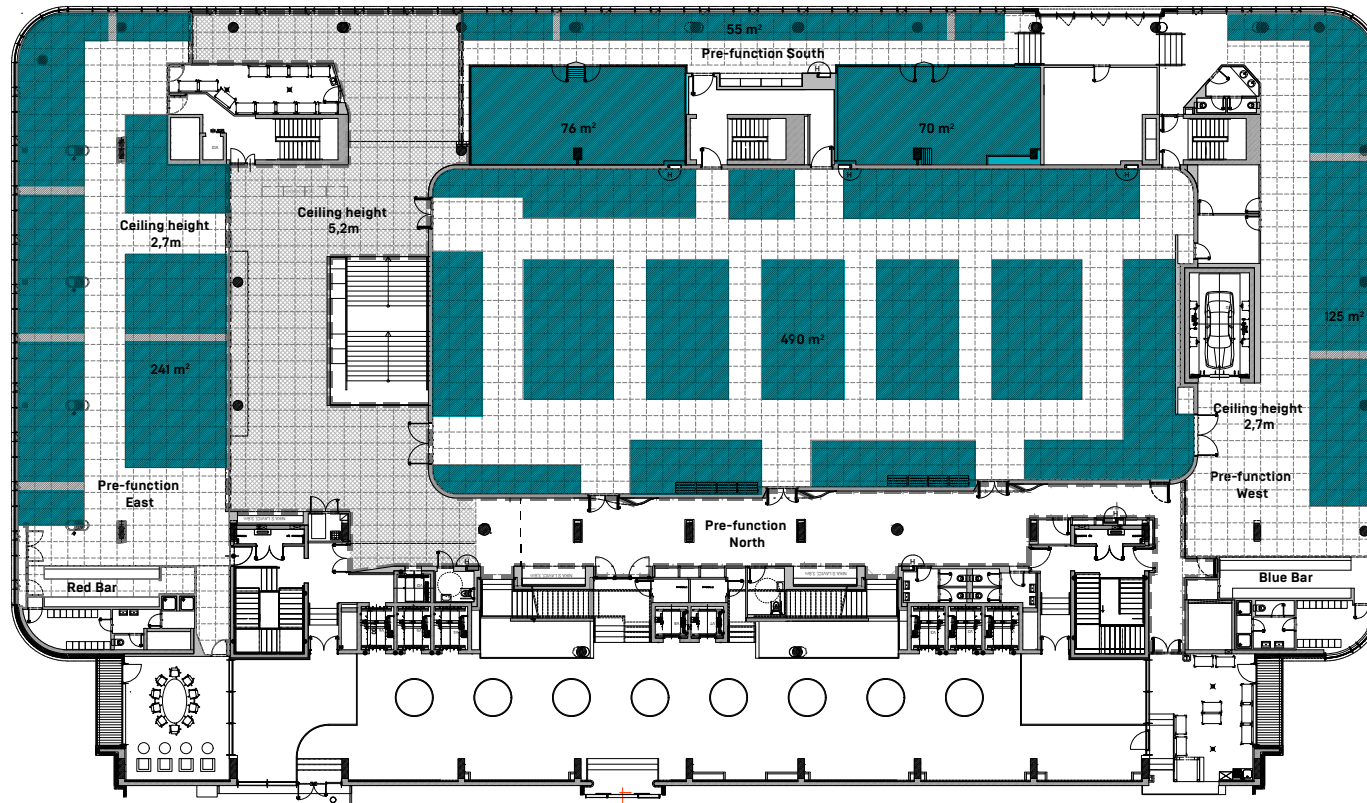

	Exhibition

	1200 m²
	5,2 m

Equipment

Data projectors*	Audio-system	Microphone	Stage 60 cm high	Rigging Points	LCD displays for Digital Signage	Wi-Fi	Electricity access points	Room lighting
4x	✓	✓	✓	70	✓	40 Mb/s (up to 10 Gb/s)	75 (Electro-data)	